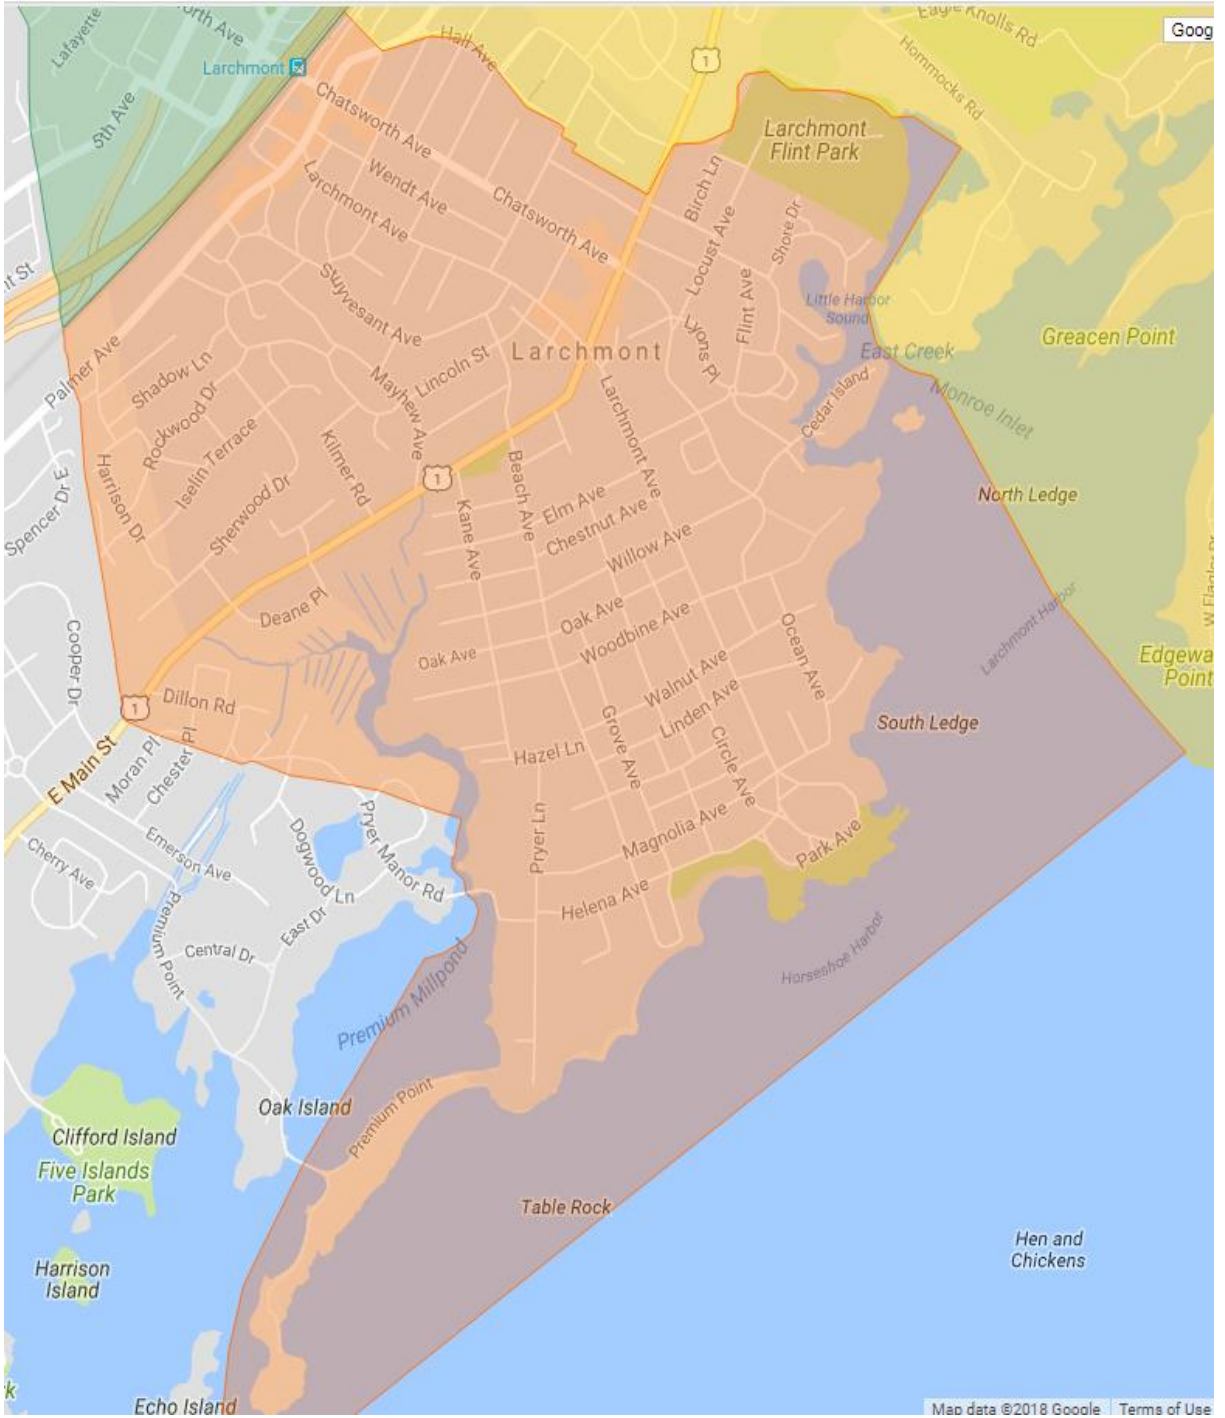

# MAMARONECK UFSD ELEMENTARY SCHOOL ASSIGNMENT ZONES (MAP)

# CENTRAL ELEMENTARY SCHOOL ZONE

# CHATSWORTH AVENUE ELEMENTARY SCHOOL ZONE

# MAMARONECK AVENUE ELEMENTARY SCHOOL ZONE