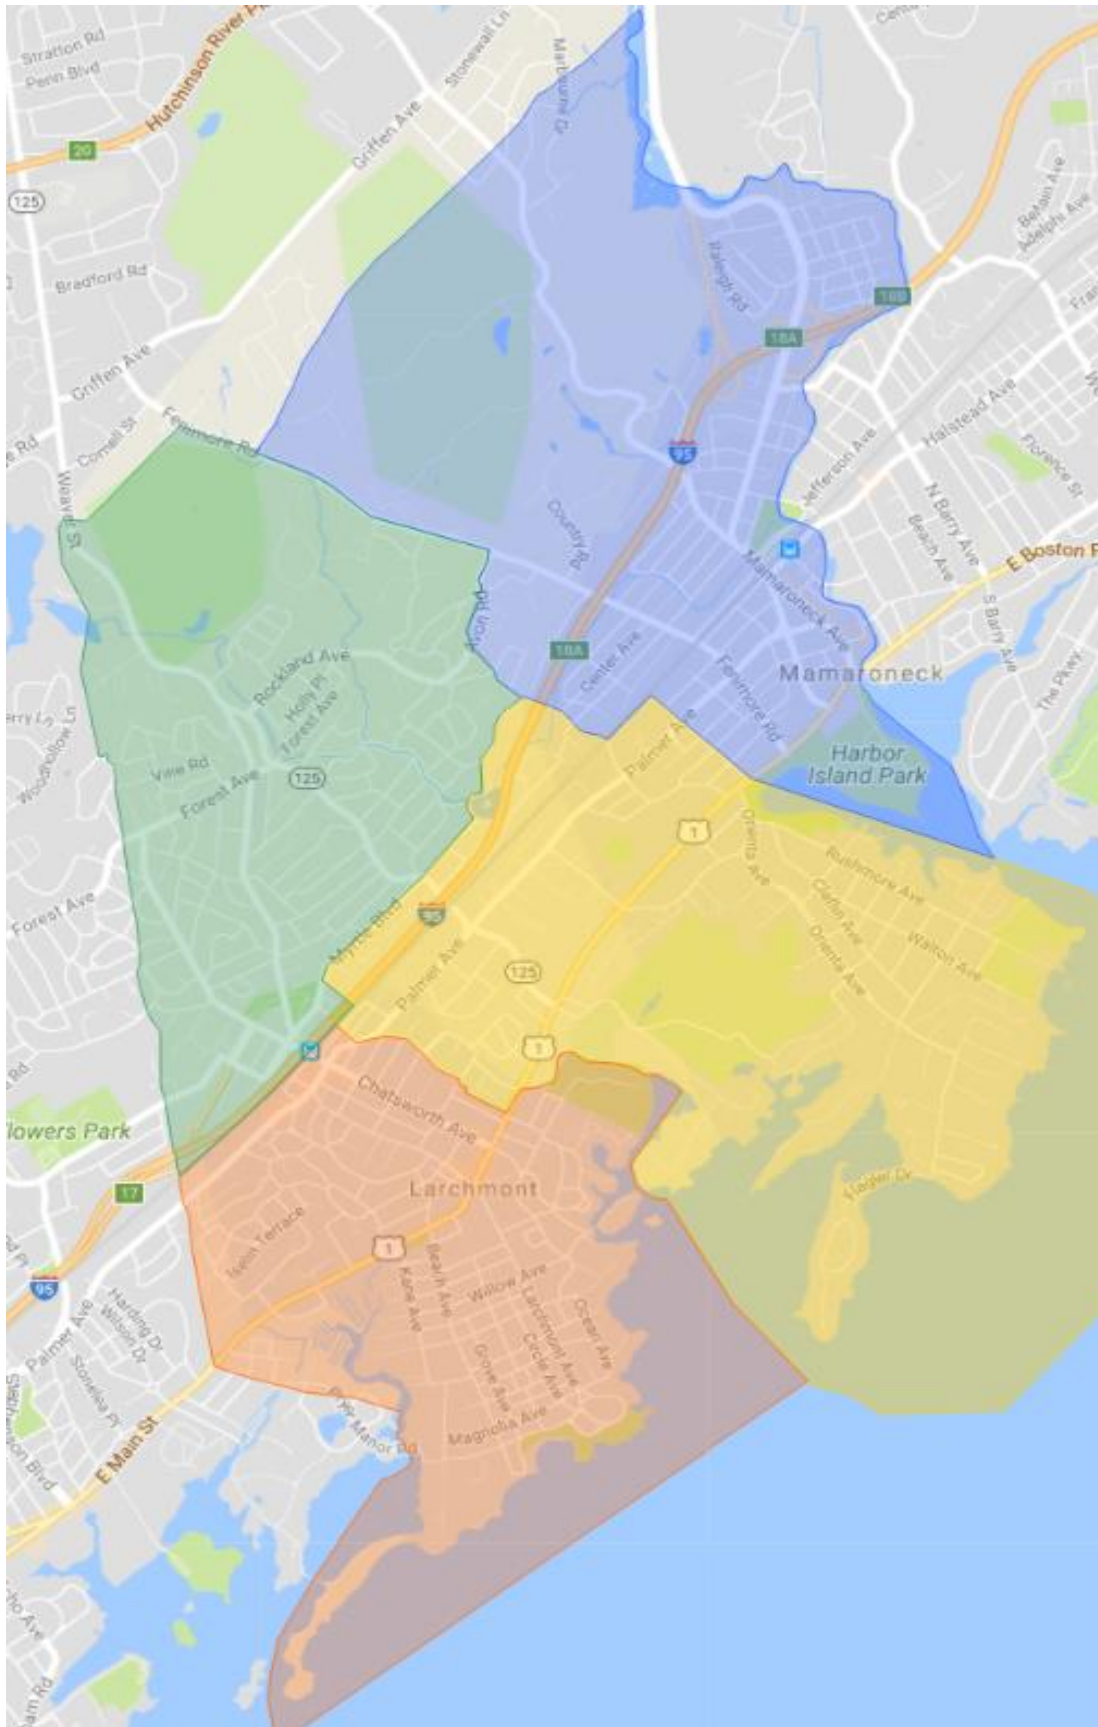

# MAMARONECK UFSD ELEMENTARY SCHOOL ASSIGNMENT ZONES (MAP)

# CENTRAL ELEMENTARY SCHOOL ZONE

# CHATSWORTH AVENUE ELEMENTARY SCHOOL ZONE

# MAMARONECK AVENUE ELEMENTARY SCHOOL ZONE