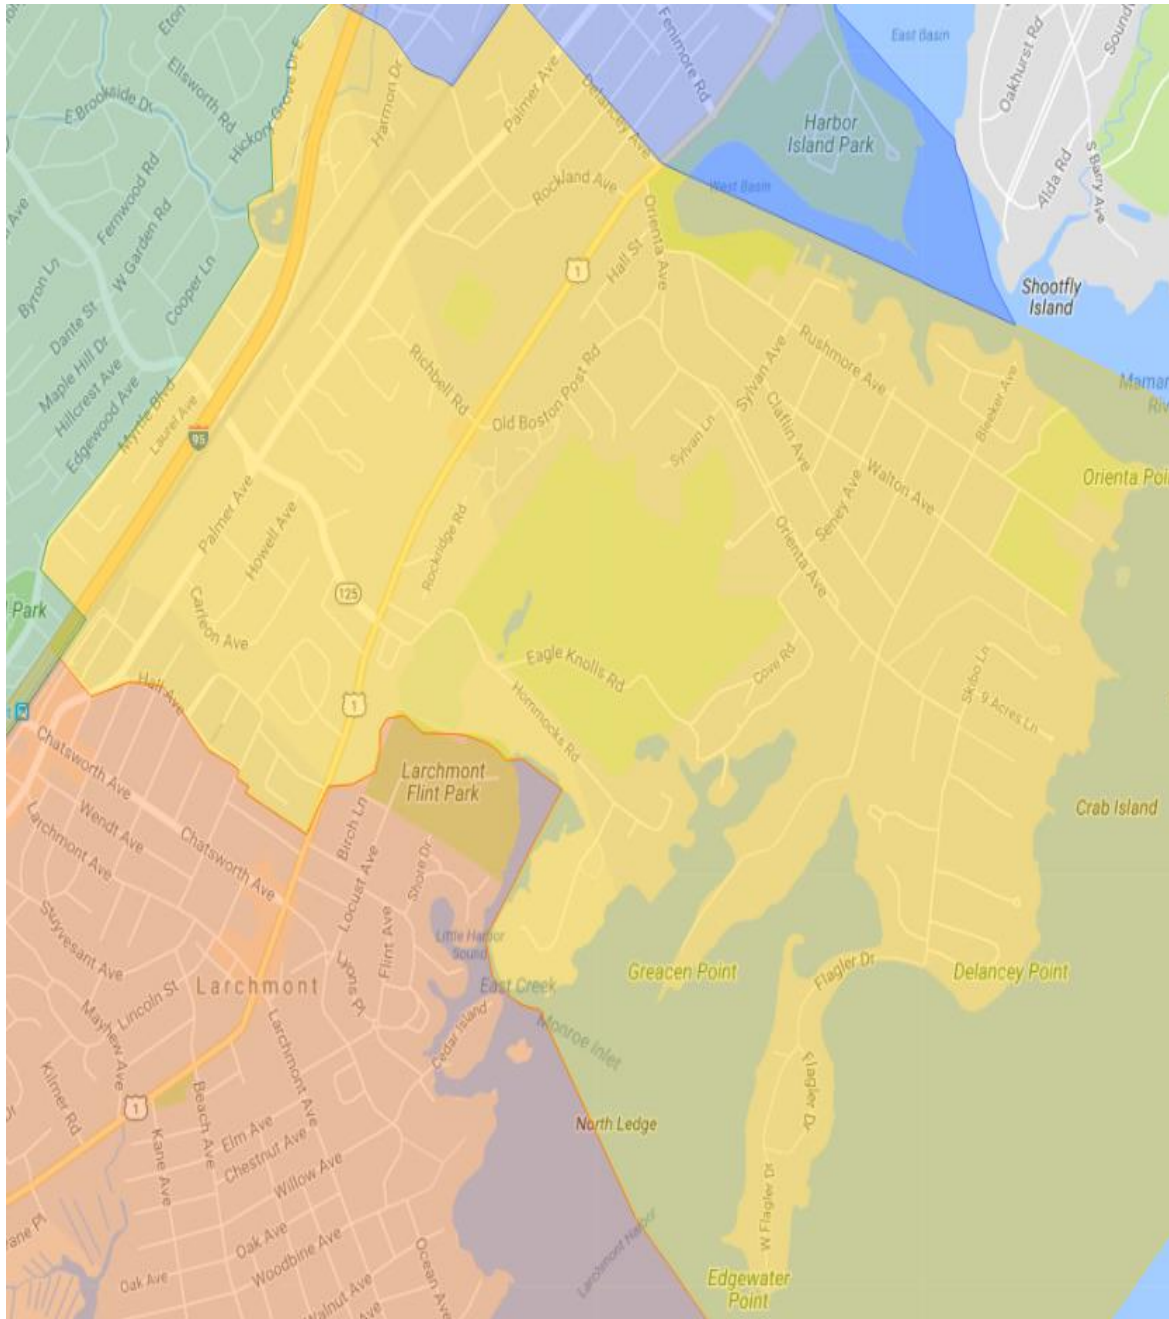

# MAMARONECK UFSD ELEMENTARY SCHOOL ASSIGNMENT ZONES (MAP)

# CENTRAL ELEMENTARY SCHOOL ZONE

# CHATSWORTH AVENUE ELEMENTARY SCHOOL ZONE

# MAMARONECK AVENUE ELEMENTARY SCHOOL ZONE